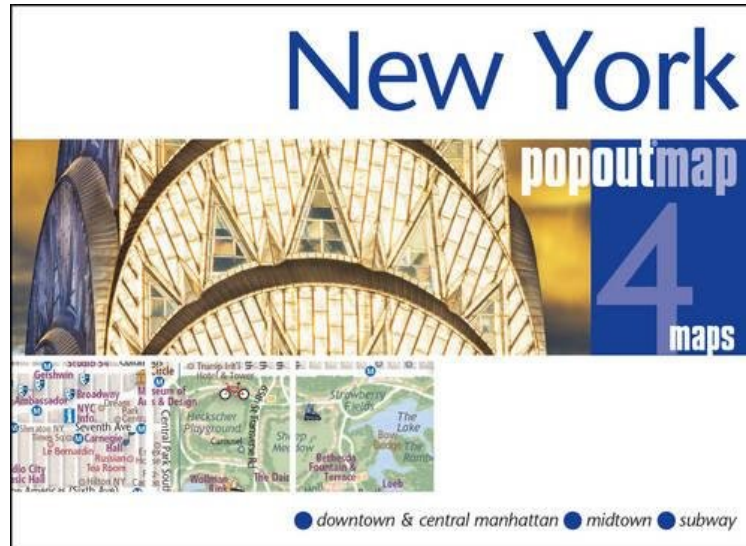

(Download free pdf) New York PopOut Map (PopOut Maps)

New York PopOut Map (PopOut Maps)

PopOut Maps

DOC | *audiobook | ebooks | Download PDF | ePub

DOWNLOAD

READ ONLINE

#62464 in Books 2016-01-07 Format: Folded Map Original language: English PDF # 1 5.31 x .14 x 3.691, .10
Binding: Map 2 pages | File size: 40.Mb

PopOut Maps : New York PopOut Map (PopOut Maps) before purchasing it in order to gage whether or not it would be worth my time, and all praised New York PopOut Map (PopOut Maps):

0 of 0 people found the following review helpful. This was the best map of ever By Yesyes This was the best map of ever. We will buy these in every city they have available that we visit it was perfect size open and close easily and have A lot of great information in it!! 0 of 0 people found the following review helpful. Love Pocket-Size PopOut By Just Jane This size is wonderful for carrying in pocket or pocketbook, easy accessibility, small size allows you to look at it discreetly--without screaming "TOURIST!" I never go to the city without this PopOut Map. 1 of 1 people found the following review helpful. These are my favorite maps to travel with By M Candice Chapman These are my favorite maps to travel with. They are small enough to fit in my purse and fold out large enough to have plenty of information.

The ultimate New York pocket city map! Ideal to pop in a pocket or handbag for quick reference while exploring the city. Explore the awe-inspiring city of New York with the help of this genuinely pocket-sized, pop-up map. Small in size yet big on detail, this compact, dependable, city map will ensure you don't miss a thing. Fully revised and updated, this pocket PopOut map includes: 2 PopOut maps a detailed street map of downtown Manhattan and a detailed street map of central Manhattan. Additional detailed maps of Midtown and the subway are also included. Midtown detail map covers from Central Park South to 32nd Street and incorporates the main shopping area of 5th Avenue, the theatre district as well as all the key hotels and attractions. Handy, self-folding, tourist map is small enough to fit in your pocket yet offers extensive coverage of the city in an easy-to-use format. Thorough street index is also featured and cross-referenced to the map so you can easily find your destination. Hotels, restaurants, stores and attractions are all included on the maps. Fold size: 5.25" x 3.75" Sheet size: 9.75" x 8.3" Approx scale: 1:28,000 - this is an approximate scale to be used as a guideline only.

About the Author PopOut is the unique, genuinely pocket-sized map which features our patented PopOut fold. It is this